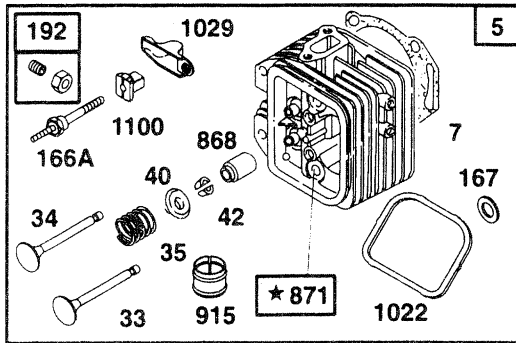

★ REQUIRES SPECIAL TOOLS TO INSTALL.