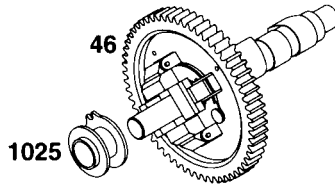

\* Included in Gasket Set # 231-85110

+ Included in Valve Overhaul Kit # 225-85110

@ Included in Carburetor Kit # 232-85110

★ REQUIRES SPECIAL TOOLS TO INSTALL.

PLEASE SEE OWNER'S MANUAL FOR ILLUSTRATION OF OIL FILTER ASSEMBLY ON ELECTRIC START ENGINE #93571