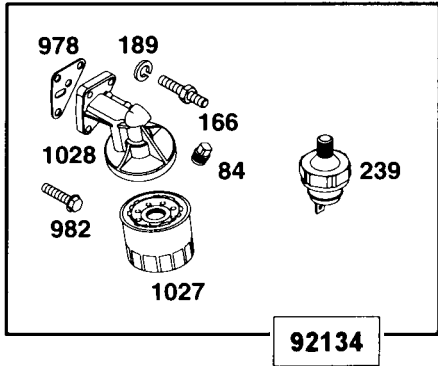

\* Included in Gasket Set # 231-85110

+ Included in Valve Overhaul Kit # 225-85110

@ Included in Carburetor Kit # 232-85110

★ REQUIRES SPECIAL TOOLS TO INSTALL.

PLEASE SEE OWNER'S MANUAL FOR ILLUSTRATION OF OIL FILTER ASSEMBLY ON ELECTRIC START ENGINE #93571