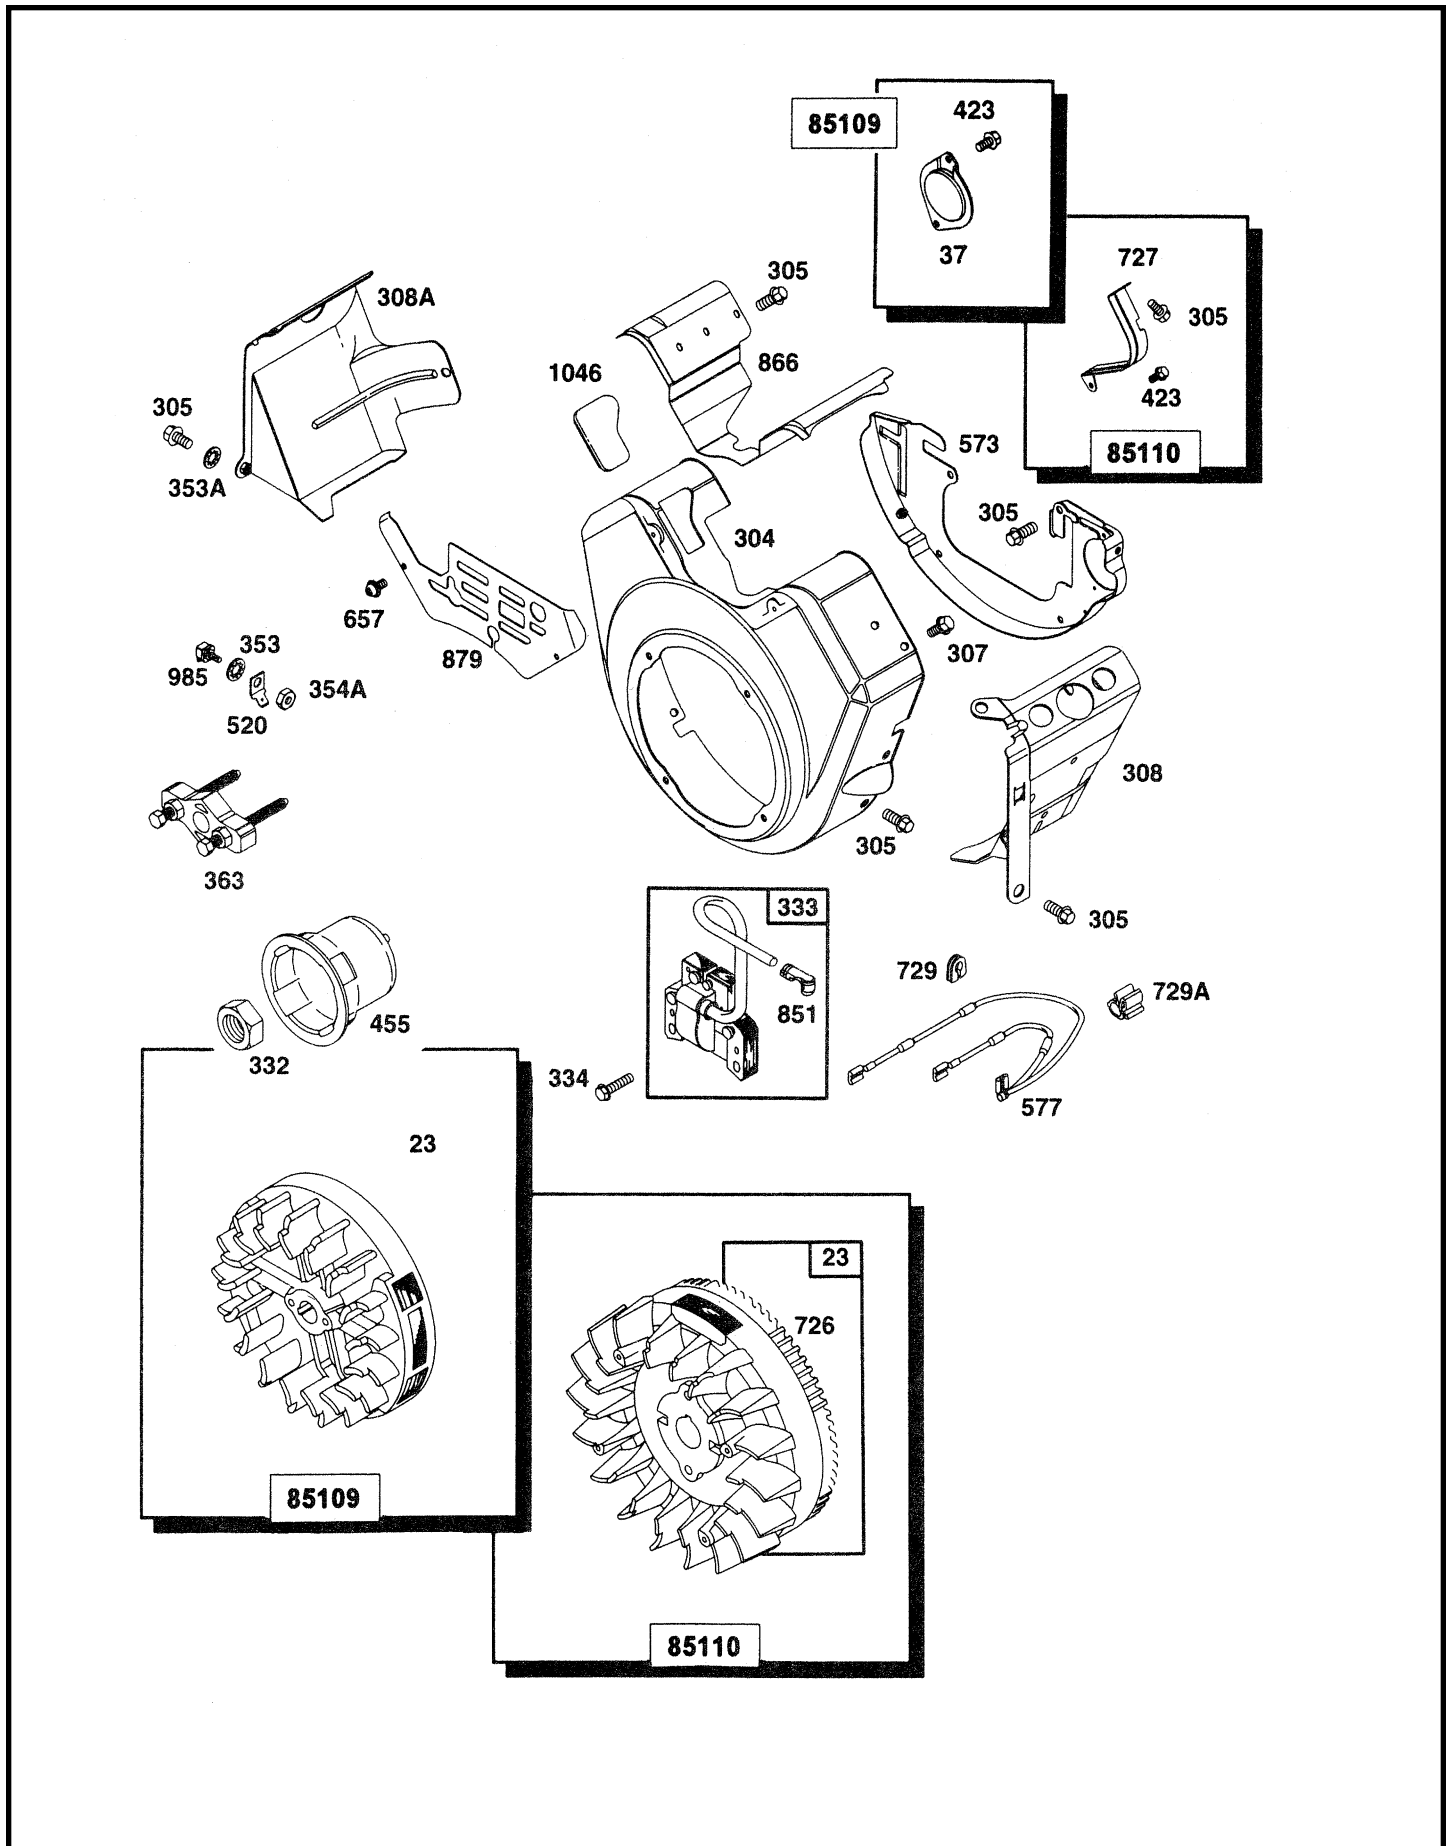

16hp V-Twin