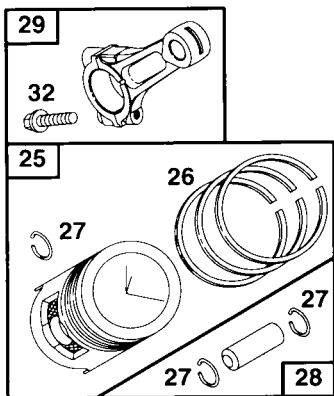

\* Included in Gasket Set # 231-85110

+ Included in Valve Overhaul Kit # 225-85110

@ Included in Carburetor Kit # 232-85110

★ REQUIRES SPECIAL TOOLS TO INSTALL.

PLEASE SEE OWNER'S MANUAL FOR ILLUSTRATION OF OIL FILTER ASSEMBLY ON ELECTRIC START ENGINE #93571