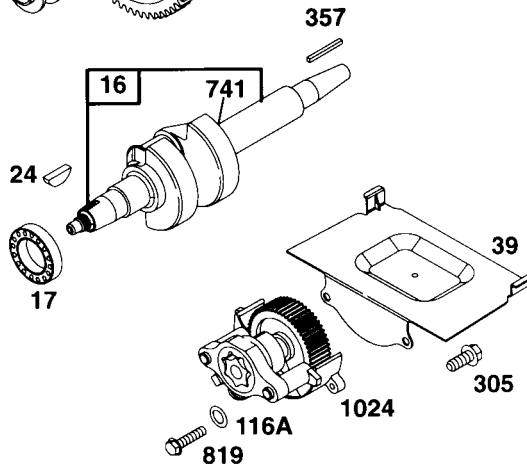

\* Included in Gasket Set # 231-85110

+ Included in Valve Overhaul Kit # 225-85110

@ Included in Carburetor Kit # 232-85110

★ REQUIRES SPECIAL TOOLS TO INSTALL.

PLEASE SEE OWNER'S MANUAL FOR ILLUSTRATION OF OIL FILTER ASSEMBLY ON ELECTRIC START ENGINE #93571