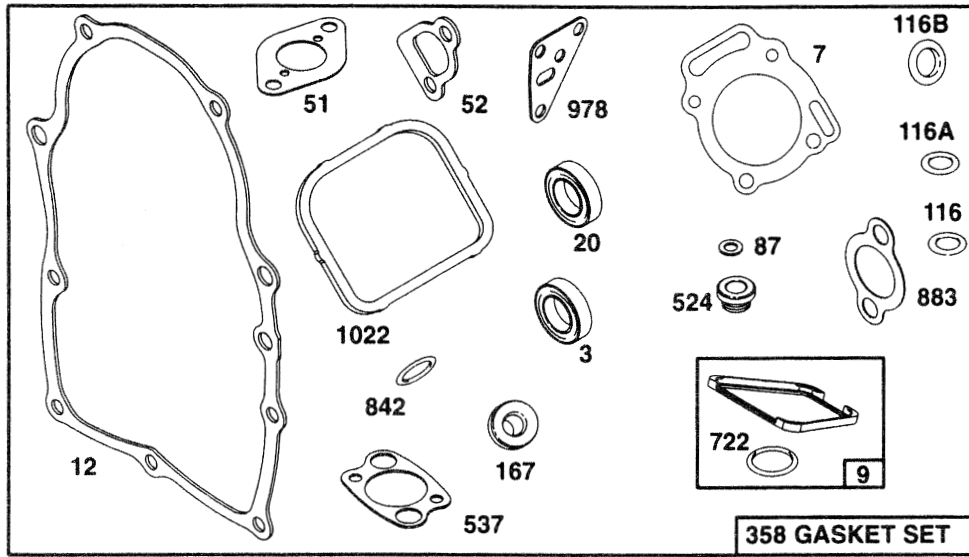

16hp V-Twin

ITEM	ENGINE	GENERAC#	NOTE	DESCRIPTION
1	Both	69376		Cylinder Assembly
2	Both	100-85110		Bushing, Cylinder
3	Both	67805	*	Seal, Oil
5	Both	101-85110		Head, Cylinder #1
5A	Both	102-85110		Head, Cylinder #2
7	Both	103-85110	*+	Gasket, Cilinder Head
8	Both	104-85110		Breather Assembly
9	Both	72315	*	Gasket, Breather (incl. #722)
10	Both	105-85110		Screw, Shoulder
11	Both	70596		Tube, Breather
12	Both	69336	*	Gasket, Crankcase
13	Both	69325		Screw, Hex
15	Both	67888		Plug, Oil Drain
16	Both	100-85109		Crankshaft (incl. timing gear and key, and thrust washers).
	Both	106-85110		Timing Gear Key (incl w/ crankshaft).
	Both	107-85110		Thrust Washers (incl. w/ crankshaft).
17	Both	108-85110		Bearing, Ball
18	Both	70540		Cover, Crankcase
20	Both	67924	*	Seal, Oil
22	Both	109-85110		Screw, Hex
23	85110	110-85110		Flywheel (electric start)
23	85109	101-85109		Flywheel (manual start)
24	Both	112-85110		Key, Flywheel
25	Both	75248		Piston Assy, (std)
	Both	113-85110		Piston Assy, (.010 o/s)
	Both	114-85110		Piston Assy, (.020 o/s)
	Both	115-85110		Piston Assy, (.030 o/s)
26	Both	75249		Ring Set (std)
	Both	116-85110		Ring Set, (.010 o/s)
	Both	117-85110		Ring Set, (.020 o/s)
	Both	118-85110		Ring Set, (.030 o/s)
27	Both	69327		Lock, Piston Pin
28	Both	75250		Pin, Piston
29	Both	119-85110		Rod, Connecting (Std)
	Both	120-85110		Rod, Connecting (.020 o/s)
32	Both	72346		Screw, Hex
33	Both	69316		Valve, Exhaust
34	Both	69317		Valve, Intake
35	Both	121-85110		Spring, Valve
37	Both	102-85109		Guard, Flywheel
39	Both	123-85110		Deflector, Oil
40	Both	69320		Retainer, Valve
42	Both	70513		Keeper, Valve
45	Both	124-85110		Tappet, Valve
46	Both	70530		Gear, Cam