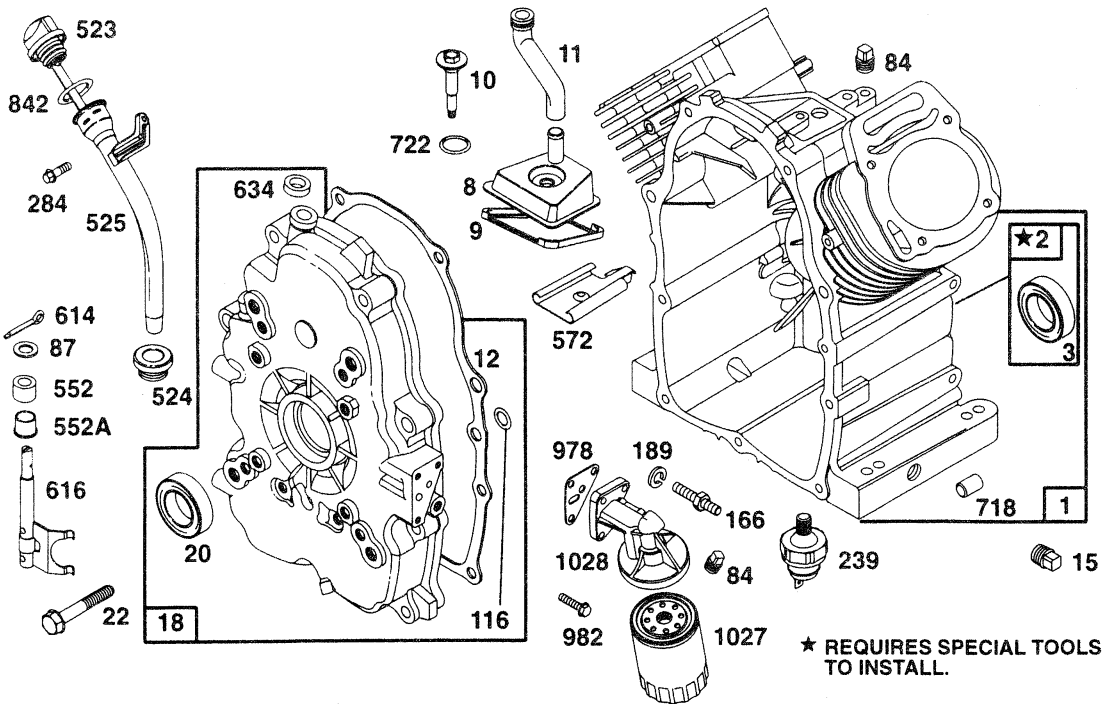

★ REQUIRES SPECIAL TOOLS TO INSTALL.