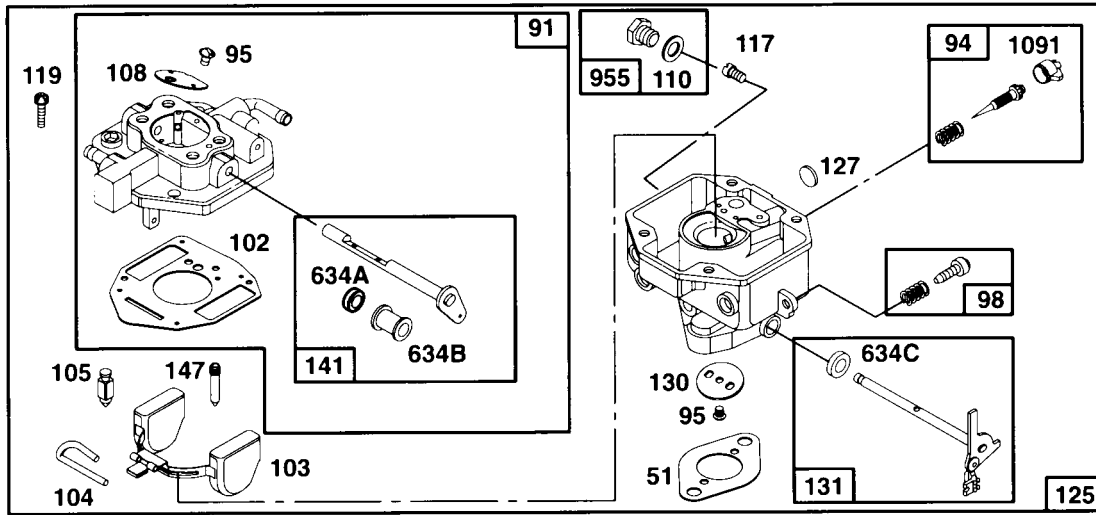

18hp V-Twin

★ REQUIRES SPECIAL TOOLS TO INSTALL.