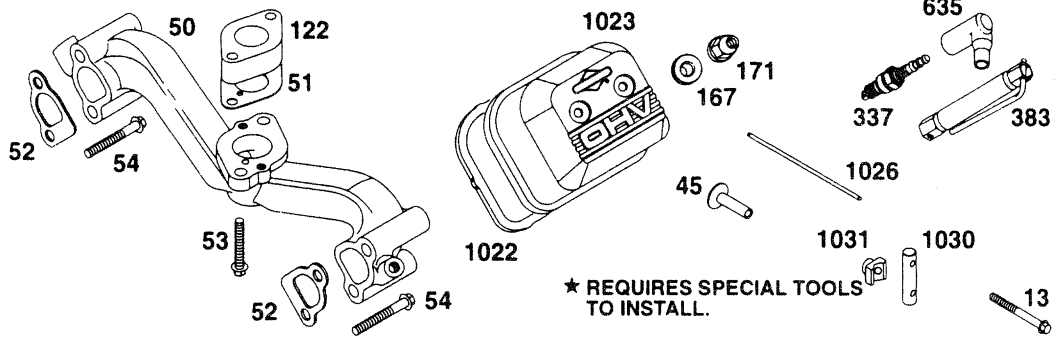

16hp V-Twin

★ REQUIRES SPECIAL TOOLS TO INSTALL.