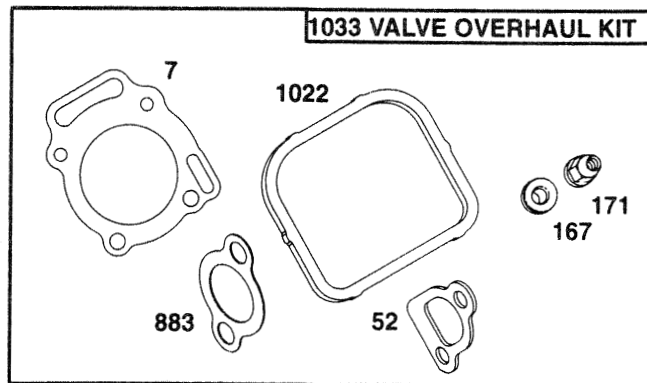

# 16hp V-Twin

ITEM	ENGINE	GENERAC#	NOTE	DESCRIPTION
1	Both	69376		Cylinder Assembly
2	Both	100-85110		Bushing, Cylinder
3	Both	67805	*	Seal, Oil
5	Both	101-85110		Head, Cylinder #1
5A	Both	102-85110		Head, Cylinder #2
7	Both	103-85110	*+	Gasket, Cilinder Head
8	Both	104-85110		Breather Assembly
9	Both	72315	*	Gasket, Breather (incl. #722)
10	Both	105-85110		Screw, Shoulder
11	Both	70596		Tube, Breather
12	Both	69336	*	Gasket, Crankcase
13	Both	69325		Screw, Hex
15	Both	67888		Plug, Oil Drain
16	Both	100-85109		Crankshaft (incl. timing gear and key, and thrust washers).
	Both	106-85110		Timing Gear Key (incl w/ crankshaft).
	Both	107-85110		Thrust Washers (incl. w/ crankshaft).
17	Both	108-85110		Bearing, Ball
18	Both	70540		Cover, Crankcase
20	Both	67924	*	Seal, Oil
22	Both	109-85110		Screw, Hex
23	85110	110-85110		Flywheel (electric start)
23	85109	101-85109		Flywheel (manual start)
24	Both	112-85110		Key, Flywheel
25	Both	75248		Piston Assy, (std)
	Both	113-85110		Piston Assy, (.010 o/s)
	Both	114-85110		Piston Assy, (.020 o/s)
	Both	115-85110		Piston Assy, (.030 o/s)
26	Both	75249		Ring Set (std)
	Both	116-85110		Ring Set, (.010 o/s)
	Both	117-85110		Ring Set, (.020 o/s)
	Both	118-85110		Ring Set, (.030 o/s)
27	Both	69327		Lock, Piston Pin
28	Both	75250		Pin, Piston
29	Both	119-85110		Rod, Connecting (Std)
	Both	120-85110		Rod, Connecting (.020 o/s)
32	Both	72346		Screw, Hex
33	Both	69316		Valve, Exhaust
34	Both	69317		Valve, Intake
35	Both	121-85110		Spring, Valve
37	Both	102-85109		Guard, Flywheel
39	Both	123-85110		Deflector, Oil
40	Both	69320		Retainer, Valve
42	Both	70513		Keeper, Valve
45	Both	124-85110		Tappet, Valve
46	Both	70530		Gear, Cam