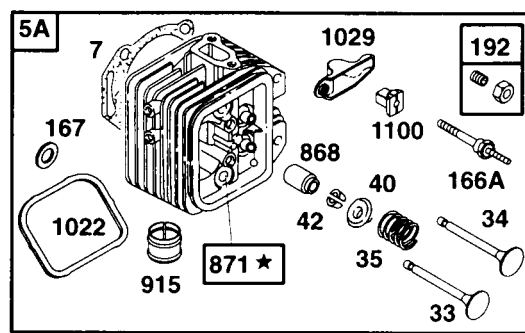

18hp V-Twin

★ REQUIRES SPECIAL TOOLS TO INSTALL.