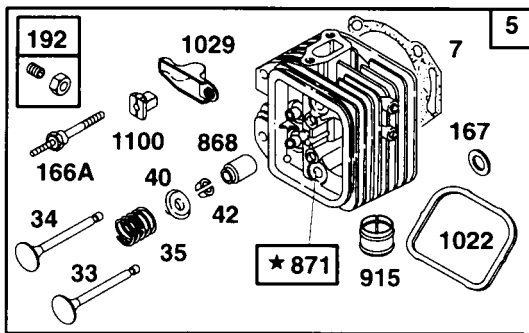

18hp V-Twin

★ REQUIRES SPECIAL TOOLS TO INSTALL.