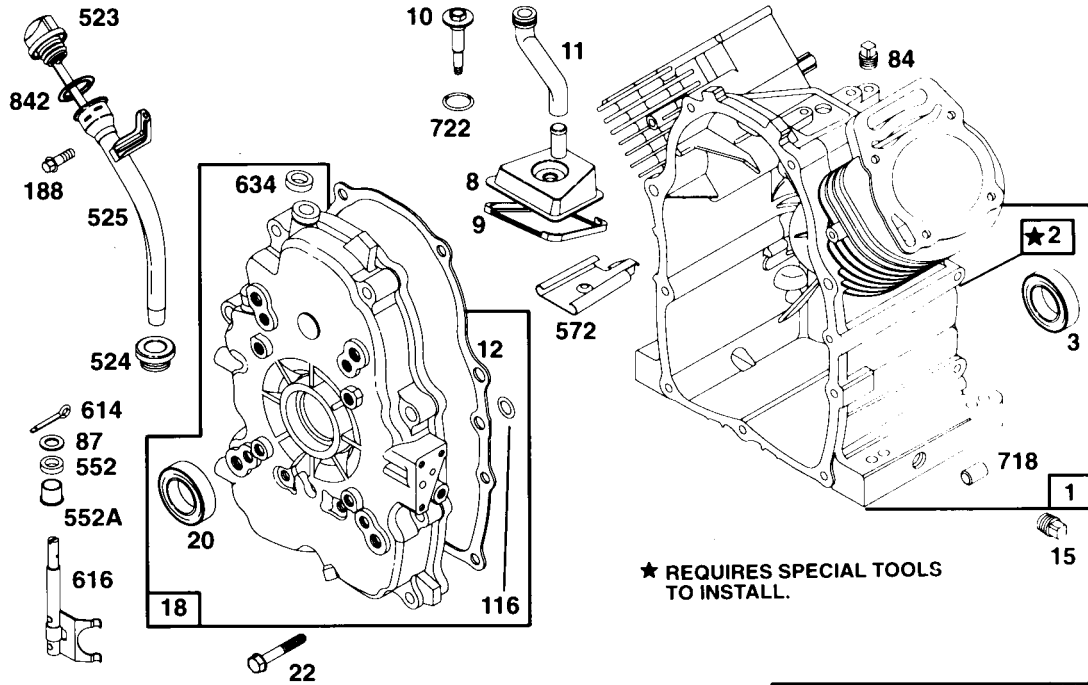

★ REQUIRES SPECIAL TOOLS TO INSTALL.

PLEASE SEE OWNER'S MANUAL FOR ILLUSTRATION OF OIL FILTER ASSEMBLY ON ELECTRIC START ENGINE #93571