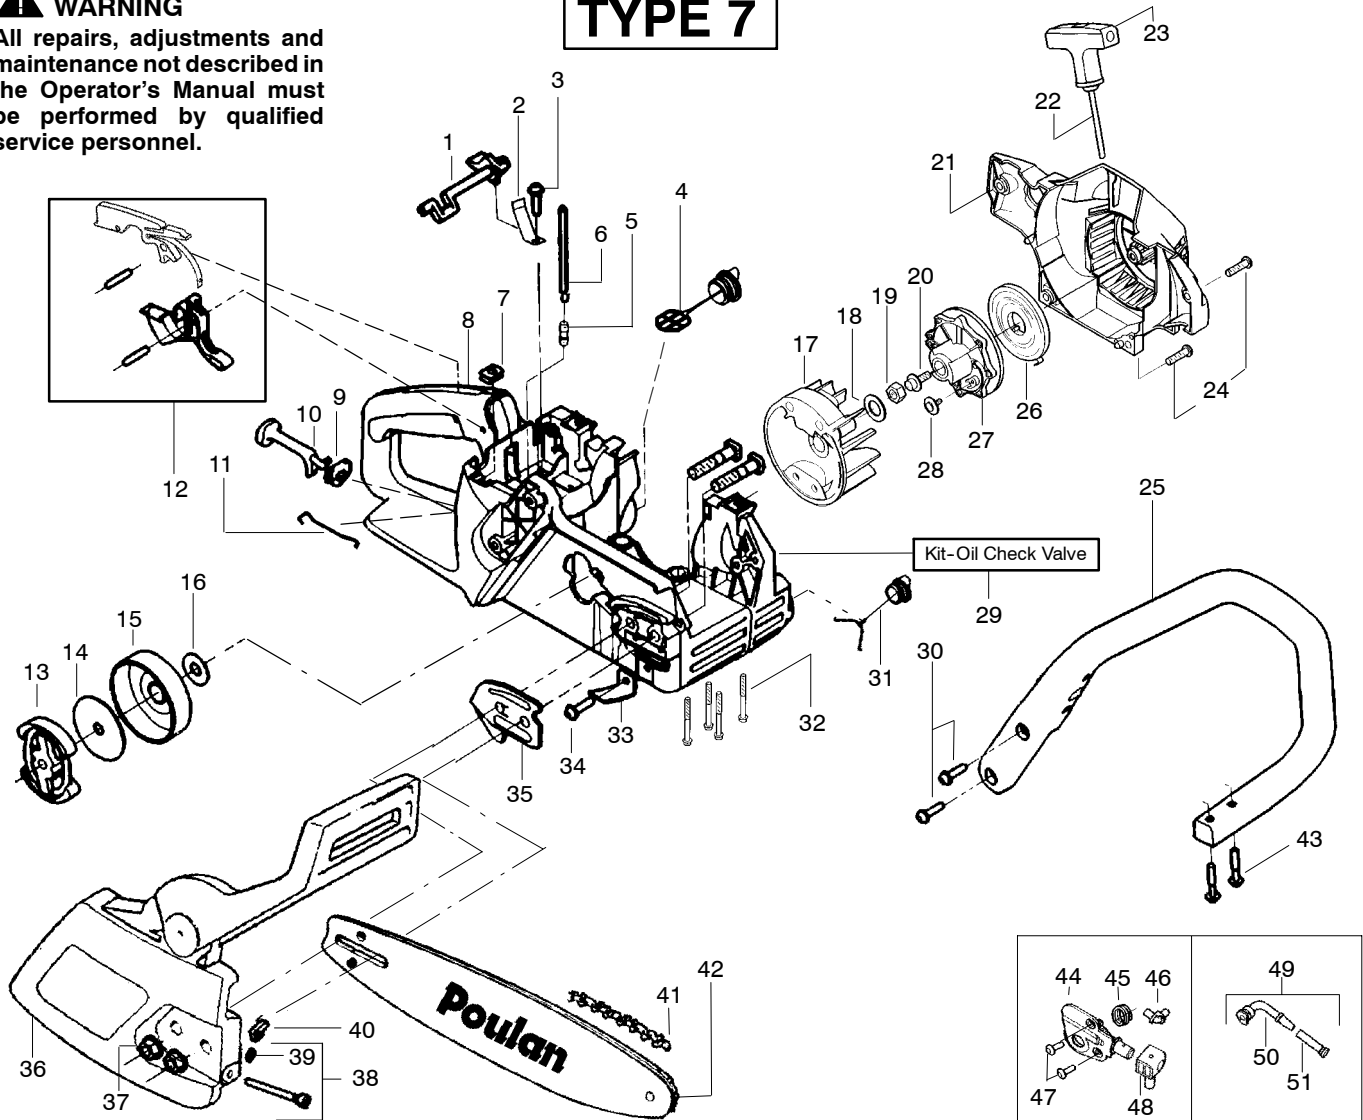

▲ WARNING
All repairs, adjustments and maintenance not described in the Operator's Manual must be performed by qualified service personnel.

TYPE 7

Ref.	Part No.	Description	Ref.	Part No.	Description	Ref.	Part No.	Description
1.	530038227	Lever-Switch (Includes Pin)	21.	530049337	Housing-Fan	40.	530015826	Pin-Bar Adjust
2.	530016149	Spring-Switch	22.	530069232	Kit-Rope	41.	952051209	Chain-14"
3.	530015775	Screw	23.	530056402	Handle-Starter	42.	952044368	Bar-14"
4.	530047192	Assy-Fuel Cap	24.	530015892	Screw	43.	530015940	Screw
5.	530023877	Fitting	25.	530056798	Handle-Front	44.	530071259	Kit-Oil Pump (incl 45,46,48)
6.	530069216	Kit-Fuel Line (Large)	26.	530027531	Spring-Starter	45.	530037820	Gear-Worm Spring
7.	530015922	Nut-Speed	27.	530037817	Pulley-Starter	46.	530049477	Elbow-Oil Pickup
8.	530058909	Assy-Chassis	28.	530016080	Screw	47.	530016064	Screw
9.	530049005	Grommet-Choke Knob	29.	530071666	Kit-Oil Check Valve	48.	530019206	Seal Block
10.	530047989	Lever-Choke	30.	530015814	Screw	49.	530047663	Assy-Oil-Pickup (Incl. 50-51)
11.	530037809	Wire-Throttle	31.	530010846	Assy-Oil Cap	50.	530038373	Pickup-Oiler
12.	530071832	Kit-Trigger & Lockout	32.	530016132	Screw	51.	530056533	Filter-Oil
13.	530014949	Assy. - Clutch	33.	530029850	Chain Catcher			
14.	530015611	Washer-Clutch	34.	530015814	Screw			
15.	530047061	Assy-Drum W/brg.	35.	530038238	Plate-Bar Mounting			
16.	530015907	Washer - Thrust	36.	530054740	Assy-Chain Brake			
17.	530039187	Assy-Flywheel	37.	530015917	Nut-Bar Mounting			
18.	530015127	Washer-Flywheel	38.	530069611	Kit-Bar Adjust (incl. 39,40)			
19.	530016134	Nut-Flywheel	39.	530038593	Retainer-Bar Adjust			
20.	530015920	Screw						

↙ = NEW PART NUMBER FOR THIS IPL

* = REFER TO THE SERVICE REFERENCE INDICATED FOR MORE INFORMATION. (LOCATED AT END OF IPL)