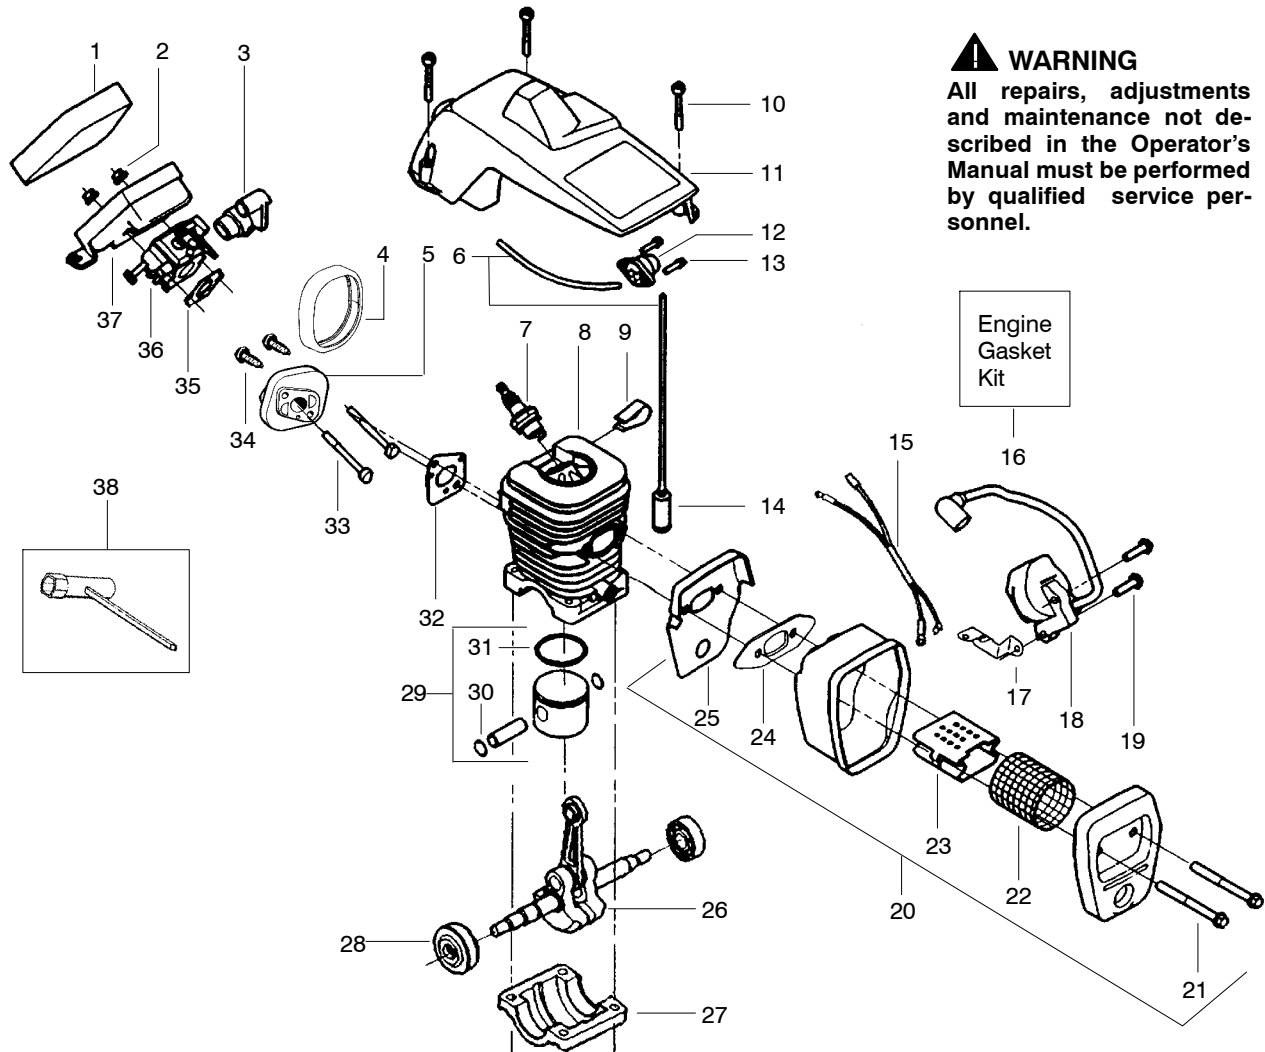

TYPE 1-6

⚠ WARNING
All repairs, adjustments and maintenance not described in the Operator's Manual must be performed by qualified service personnel.

Ref.	Part No.	Description	Ref.	Part No.	Description	Ref.	Part No.	Description
1.	530037793	Foam-Air Filter	16.	530069608	Kit-Engine Gasket (Incl. 24, 32 & 35)	30.	530015697	Retainer-Piston Pin
2.	530016101	Nut	17.	530047442	Strap-Ground	31.	530038729	Ring - Piston
3.	530035526	Grommet-Carb Adjust	18.	530039198	Module-Ignition	32.	530069608	Gasket - Adapter(kit)
4.	530054144	Seal-Carb Adapter	19.	530015814	Screw	33.	530016187	Screw
5.	530049700	Adapter-Carb.	20.	530047207	Assy-Muffler (Incl. 21-25)	34.	530016386	Screw
6.	530069247	Kit-Fuel Line (Small)	21.	530016132	Screw	35.	530069608	Gasket - Carb.(kit)
7.	952030150	Spark Plug (RCJ-7Y)	22.	530036103	Screen-Spark	36.	530071620	Kit-Carburetor (WT-624)
8.	530012550	Cylinder	23.	530037813	Diffuser-Muffler	(Note: Repair kits are not available for this carburetor)		
9.	530016136	Clip-High Tension Lead	24.	530069608	Gasket-Muffler(kit)	37.	530037804	Housing-Air Filter
10.	530016153	Screw	25.	530049870	Backplate-Muffler	38.	530031163	Wrench - Bar
11.	530049227	Shield-Cylinder	26.	530047062	Assy. - Crankshaft	Not Shown		
12.	530047213	Assy-Air Purge	27.	530037935	Cap-Crankcase	530163675	Operator Manual	
13.	530015780	Screw	28.	530056363	Assy.-Seal & Bearing	530057757	Decal - Warning	
14.	530095646	Assy-Fuel Pick-up	29.	530071408	Kit-Piston(Incl. 30 & 31)			
15.	530052296	Assy. -Wire Harness						

✓ = NEW PART NUMBER FOR THIS IPL   * = REFER TO THE SERVICE REFERENCE INDICATED FOR MORE INFORMATION. (LOCATED AT END OF IPL)
● = THESE PARTS ARE ILLUSTRATED FOR CLARITY. ORDER COMPLETE ASSEMBLY.