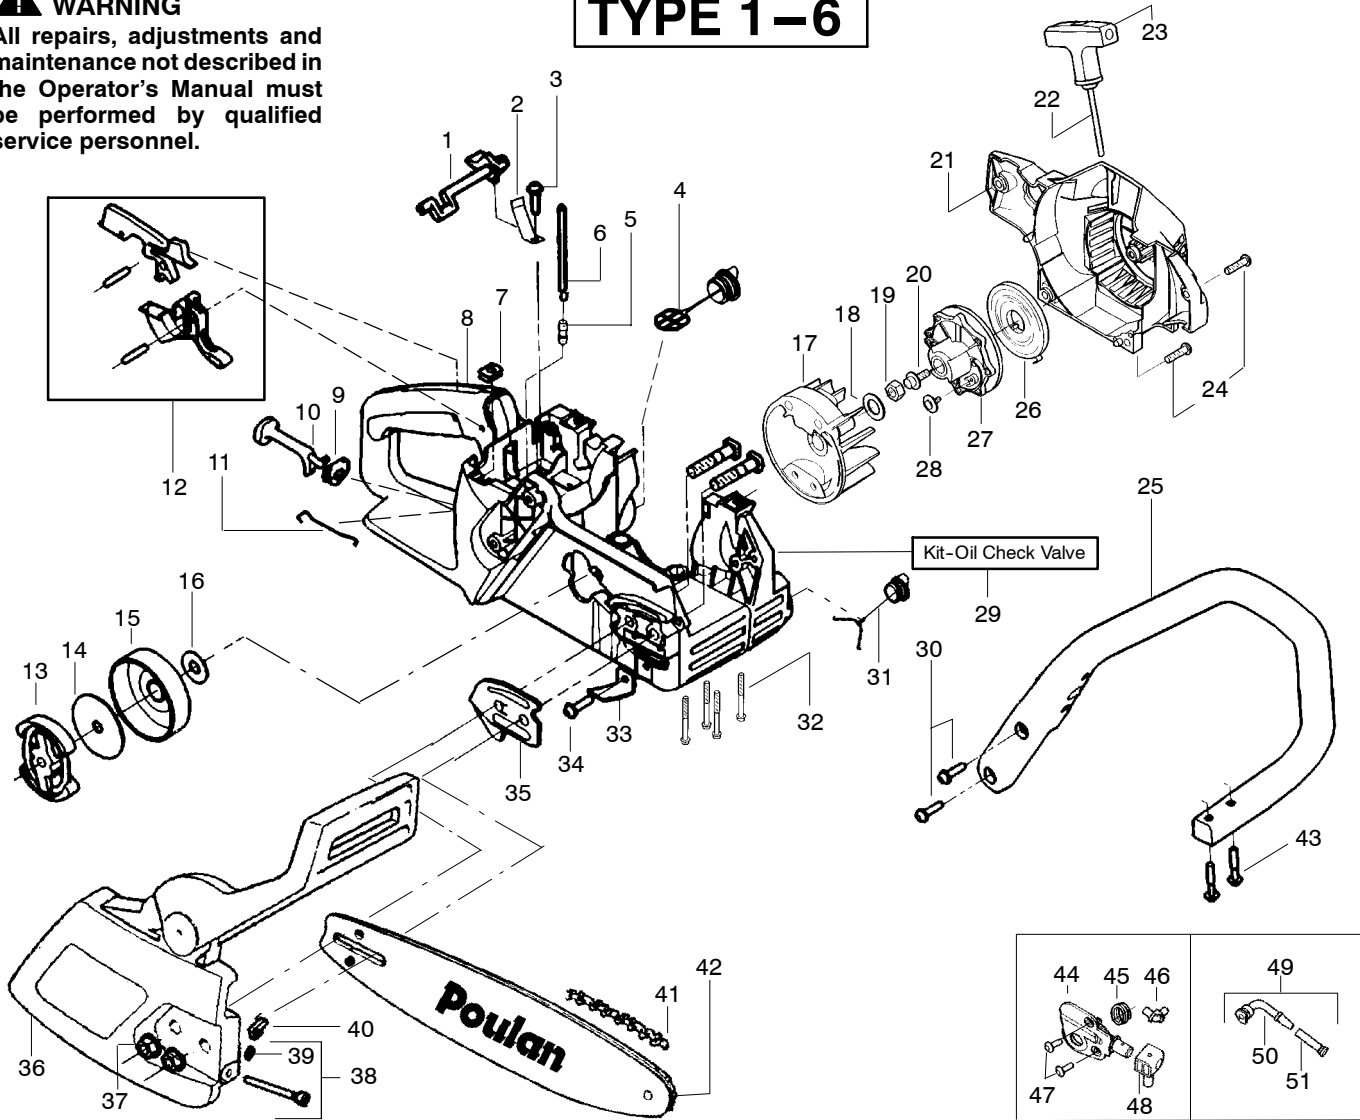

## TYPE 1-6

Ref.	Part No.	Description	Ref.	Part No.	Description	Ref.	Part No.	Description
1.	530038227	Lever-Switch (Includes Pin)	21.	530049337	Housing-Fan	40.	530015826	Pin-Bar Adjust
2.	530016149	Spring-Switch	22.	530069232	Kit-Rope	41.	952051209	Chain-14"
3.	530015775	Screw	23.	530056402	Handle-Starter	42.	952044368	Bar-14"
4.	530047192	Assy-Fuel Cap	24.	530015892	Screw	43.	530015940	Screw
5.	530023877	Fitting	25.	530056798	Handle-Front	44.	530071259	Kit-Oil Pump (incl 45,46,48)
6.	530069216	Kit-Fuel Line (Large)	26.	530027531	Spring-Starter	45.	530037820	Gear-Worm Spring
7.	530015922	Nut-Speed	27.	530037817	Pulley-Starter	46.	530049477	Elbow-Oil Pickup
8.	530056602	Assy-Chassis	28.	530016080	Screw	47.	530016064	Screw
9.	530038406	Grommet-Choke Knob	29.	530071666	Kit-Oil Check Valve	48.	530019206	Seal Block
10.	530047989	Lever-Choke	30.	530015814	Screw	49.	530047663	Assy-Oil-Pickup (Incl. 50-51)
11.	530037809	Wire-Throttle	31.	530010846	Assy-Oil Cap	50.	530038373	Pickup-Oiler
12.	530071305	Kit-Trigger & Lockout	32.	530016132	Screw	51.	530056533	Filter-Oil
13.	530014949	Assy. - Clutch	33.	530029850	Chain Catcher			
14.	530015611	Washer-Clutch	34.	530015814	Screw			
15.	530047061	Assy-Drum W/brg.	35.	530038238	Plate-Bar Mounting			
16.	530015907	Washer - Thrust	36.	530054740	Assy-Chain Brake			
17.	530039187	Assy-Flywheel	37.	530015917	Nut-Bar Mounting			
18.	530015127	Washer-Flywheel	38.	530069611	Kit-Bar Adjust (incl. 39,40)			
19.	530016134	Nut-Flywheel	39.	530038593	Retainer-Bar Adjust			
20.	530015920	Screw						