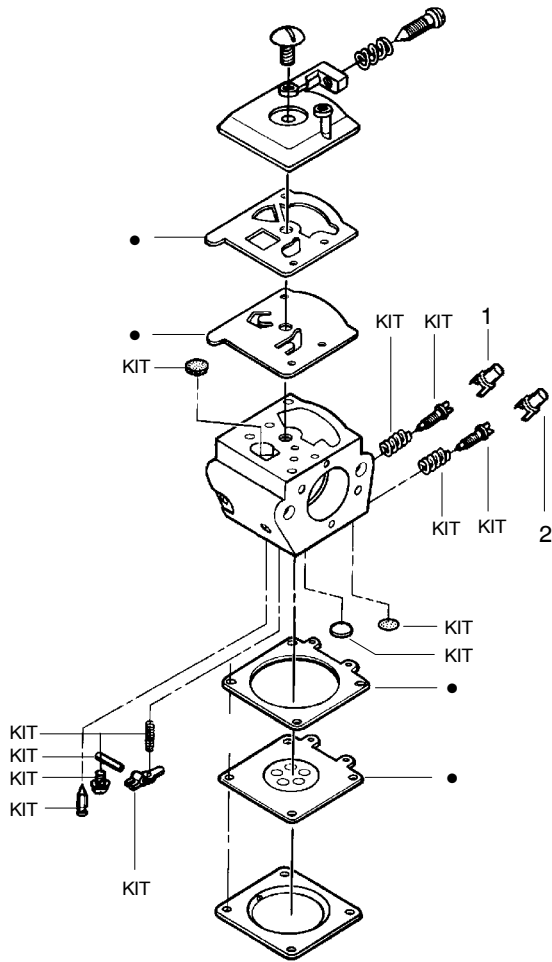

Carburetor Assembly – WT600 – #530071410

Ref.	Part No.	Description
1.	530038479	Limiter Cap – High
2.	530038478	Limiter Cap – Low
3.	530069826	Carburetor Repair Kit (KIT= Indicates Contents)
4.	530069844	Gasket Diaphragm Kit (● Indicates Contents)

Kit - Carburetor Assembly No. 530071622 - WT-637
Kit - Carburetor Assembly No. 530071820 - W-20
Kit - Carburetor Assembly No. 530071821 - WT-662

Note: No Repair kits are available for this carburetor