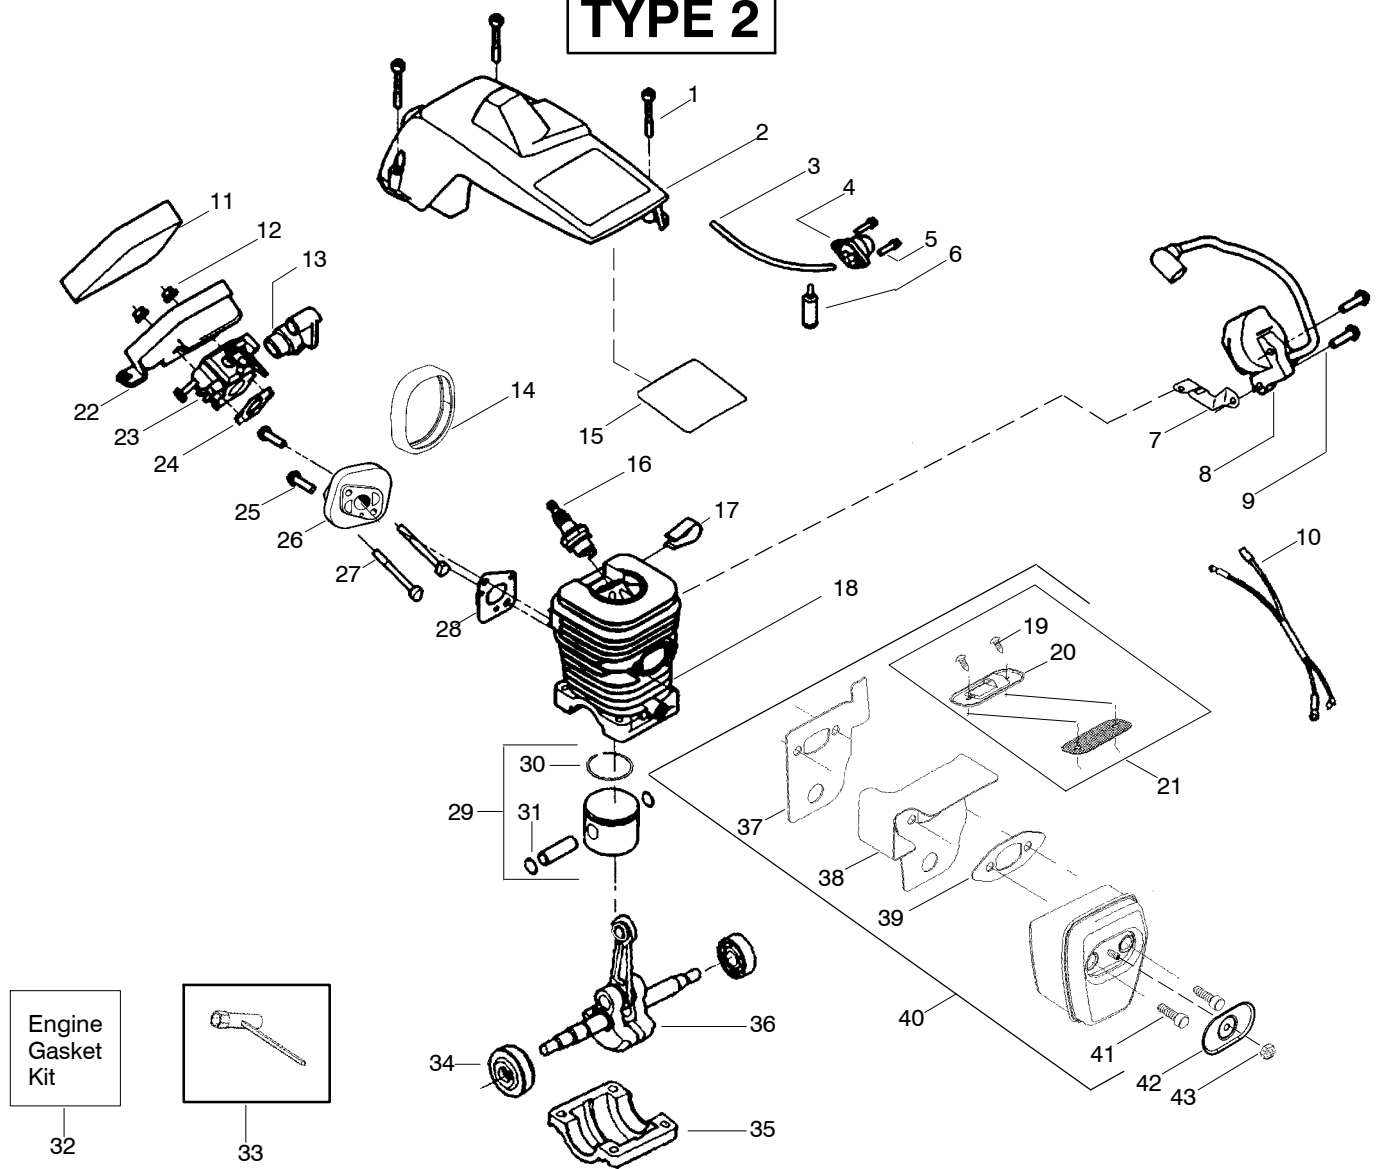

PARTS LIST NO. 530086189		POULAN® PARTS LIST	CHAIN SAW MODEL(S) 2050 LE	
DATE 3/19/04	Replaces 530086189 – 01/06/04		Note: Illustration may differ from actual model due to design changes	PAGE NO. 4

TYPE 2

Ref.	Part No.	Description	Ref.	Part No.	Description	Ref.	Part No.	Description
1.	530016153	Screw	18.	530012550	Cylinder	32.	530069608	Kit-Engine Gasket (Incl. 24, 28 & 39)
2.	530055637	Assy-Cylinder Shield (includes # 15)	19.	530016351	Screw-Outlet cover	33.	530031163	Bar Wrench
3.	530069247	Kit-Fuel Line (Small)	20.	530055759	Cover - Outlet	34.	530056363	Assy-Seal & Bearing
4.	530047213	Assy-Air Purge	21.	530071413	Kit-Spark Arrestor (Incl. 19,20)	35.	530037935	Cap-Crankcase
5.	530015780	Screw	22.	530057480	Air Filter Housing	36.	530047062	Assy-Crankshaft
6.	530095646	Assy-Fuel Pick-up	23.	---	Kit-Carburetor (Zama-W-20)	37.	530054885	Backplate
7.	530047442	Strap-Ground		530071820	(Walbro-WT-662)	38.	530054880	Guide-Outlet
8.	530039198	Ignition Module	24.	530069608	Gasket-Carb. (kit)	39.	530069608	Gasket-Muffler(kit)
9.	530015814	Screw	25.	530016386	Screw	40.	530054886	Assy-Muffler (Incl. 37-39,41)
10.	530052296	Assy-Wire Harness	26.	530049700	Carb. Adapter	41.	530016338	Bolt-Muffler
11.	530037793	Foam-Air Filter	27.	530016187	Screw	42.	530055586	Cover-Bolt
12.	530016101	Nut	28.	530069608	Gasket- Adaptor(kit)	43.	530016359	Nut-Brass
13.	530035526	Grommet-Carb Adjust	29.	530071408	Kit-Piston (Incl. 30 & 31)			
14.	530054144	Seal-Carb Adapter	30.	530038729	Ring-Piston			
15.	530055698	Reflector-Heat	31.	530015697	Retainer-Piston Pin			
16.	952030150	Spark Plug (RCJ-7Y)						
17.	530016136	Clip-High Tension Lead						

✓ = NEW PART NUMBER FOR THIS IPL   * = REFER TO THE SERVICE REFERENCE INDICATED FOR MORE INFORMATION. (LOCATED AT END OF IPL)
● = THESE PARTS ARE ILLUSTRATED FOR CLARITY. ORDER COMPLETE ASSEMBLY.