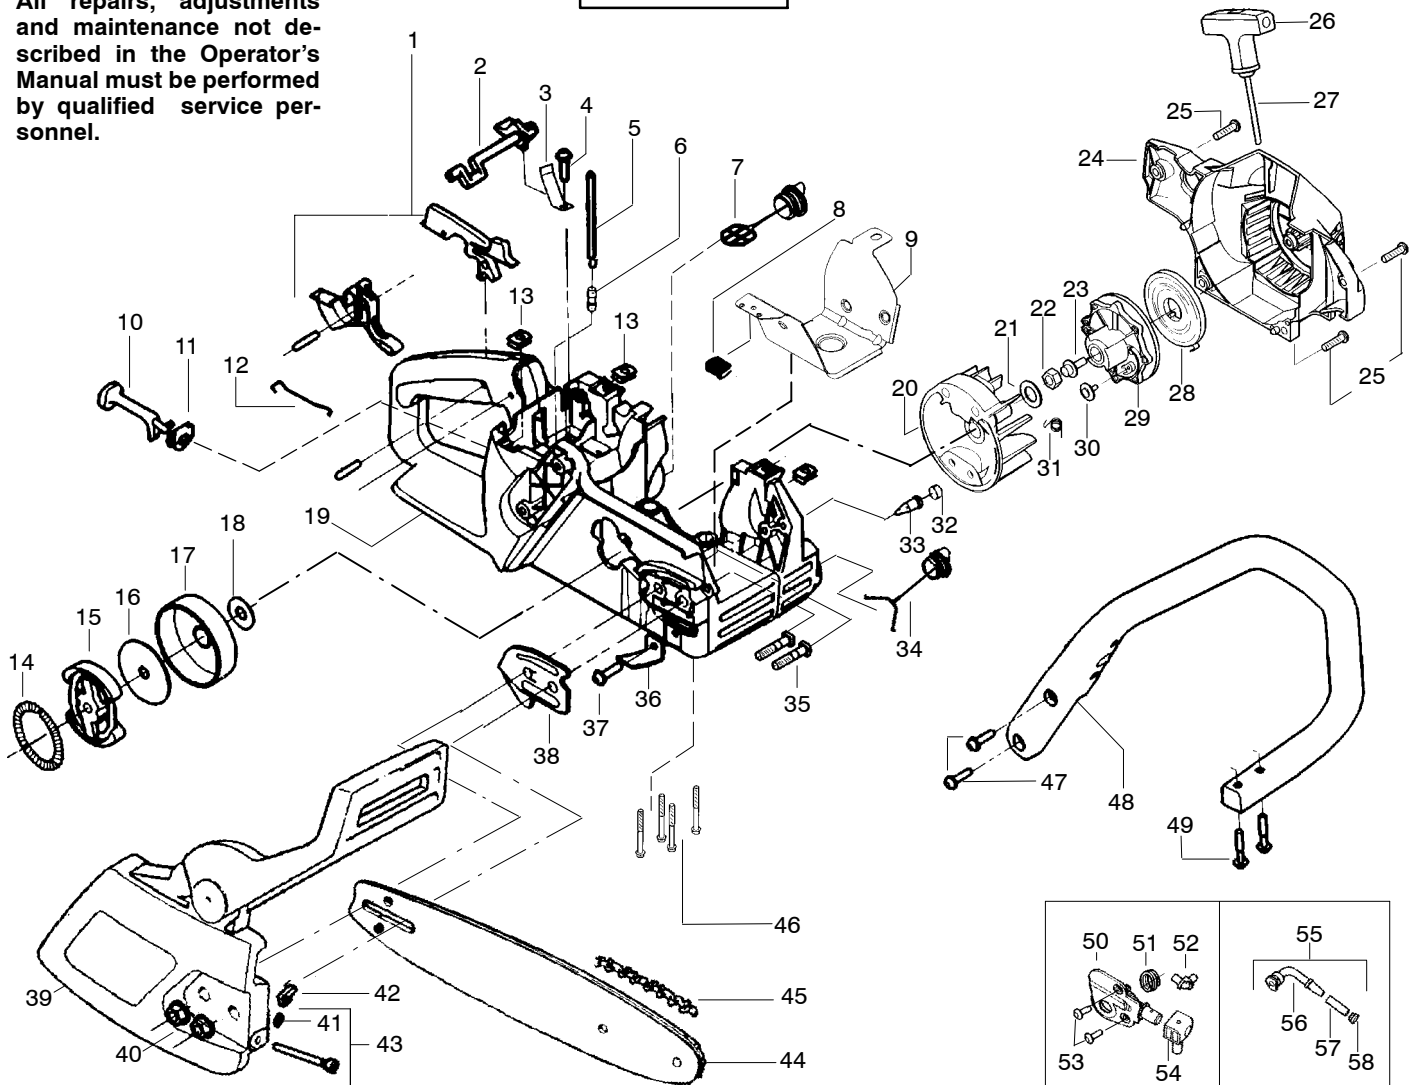

PARTS LIST NO. 530086189		POULAN® PARTS LIST	CHAIN SAW MODEL(S) 2050 LE	
DATE 3/19/04	Replaces 530086189 – 01/06/04		NOTE: Illustration may differ from actual model due to design changes	PAGE NO. 1

⚠ WARNING

All repairs, adjustments and maintenance not described in the Operator's Manual must be performed by qualified service personnel.

TYPE 1

Ref.	Part No.	Description	Ref.	Part No.	Description	Ref.	Part No.	Description
1.	530071305	Trigger & Lockout Kit (Includes Pin)	23.	530015920	Screw	45.	952051209	Chain - 14"
2.	530038227	Switch Lever	24.	530049334	Fan Housing	46.	530016132	Screw
3.	530016149	Switch Spring	25.	530015892	Screw	47.	530015814	Screw
4.	530015775	Screw	26.	530037485	Starter Handle	48.	530037799	Front Handle
5.	530069216	Fuel Line Kit (Large)	27.	530069232	Rope Kit	49.	530015940	Screw
6.	530023877	Fitting - Fuel line	28.	530027531	Starter Spring	50.	530071259	Kit-Oil Pump (incl 51,52,54)
7.	530047192	Fuel Cap Ass'y.	29.	530037817	Starter Pulley	51.	530037820	Gear-Worm Spring
8.	530055322	Clip - "U"	30.	530016080	Screw	52.	530049477	Elbow-Oil Pickup
9.	530055183	Shield - Heat	31.	530023817	Spring - Starter Dog	53.	530016064	Screw
10.	530047989	Lever-Choke	32.	530038264	Plug - Bronze Vent	54.	530019206	Seal Block
11.	530038406	Grommet-Choke lever	33.	530026119	Check Valve	55.	530047663	Oil-Pickup Ass'y. (Incl. 56, 57 & 58)
12.	530037809	Wire-Throttle	34.	530010846	Oil Cap Ass'y.	56.	530038373	Oiler Pickup
13.	530015922	Nut-Speed	35.	530016133	Bolt - Bar	57.	530037821	Oil Filter
14.	530094188	Spring - Clutch	36.	530029850	Chain Catcher	58.	530030189	Plug-Oil Filter
15.	530014949	Assy.-Clutch (incl. 14)	37.	530015814	Screw			
16.	530015611	Washer-Clutch	38.	530038238	Plate-Bar Mounting			
17.	530047061	Drum Assy. W/brg.	39.	530054735	Assy.-Chain Brake			
18.	530015907	Washer - Thrust	40.	530015917	Nut-Bar Mounting			
19.	530069822	Kit - Chassis Assy.	41.	530038593	Retainer-Bar Adjust			
20.	530039209	Flywheel Ass'y.	42.	530015826	Pin-Bar Adjust			
21.	530015127	Washer-Flywheel	43.	530069611	Kit-Bar Adjust (incl 41,42)			
22.	530016134	Nut-Flywheel	44.	952044368	Bar - 14"			

✓ = NEW PART NUMBER FOR THIS IPL

★ = REFER TO THE SERVICE REFERENCE INDICATED FOR MORE INFORMATION. (LOCATED AT END OF IPL)