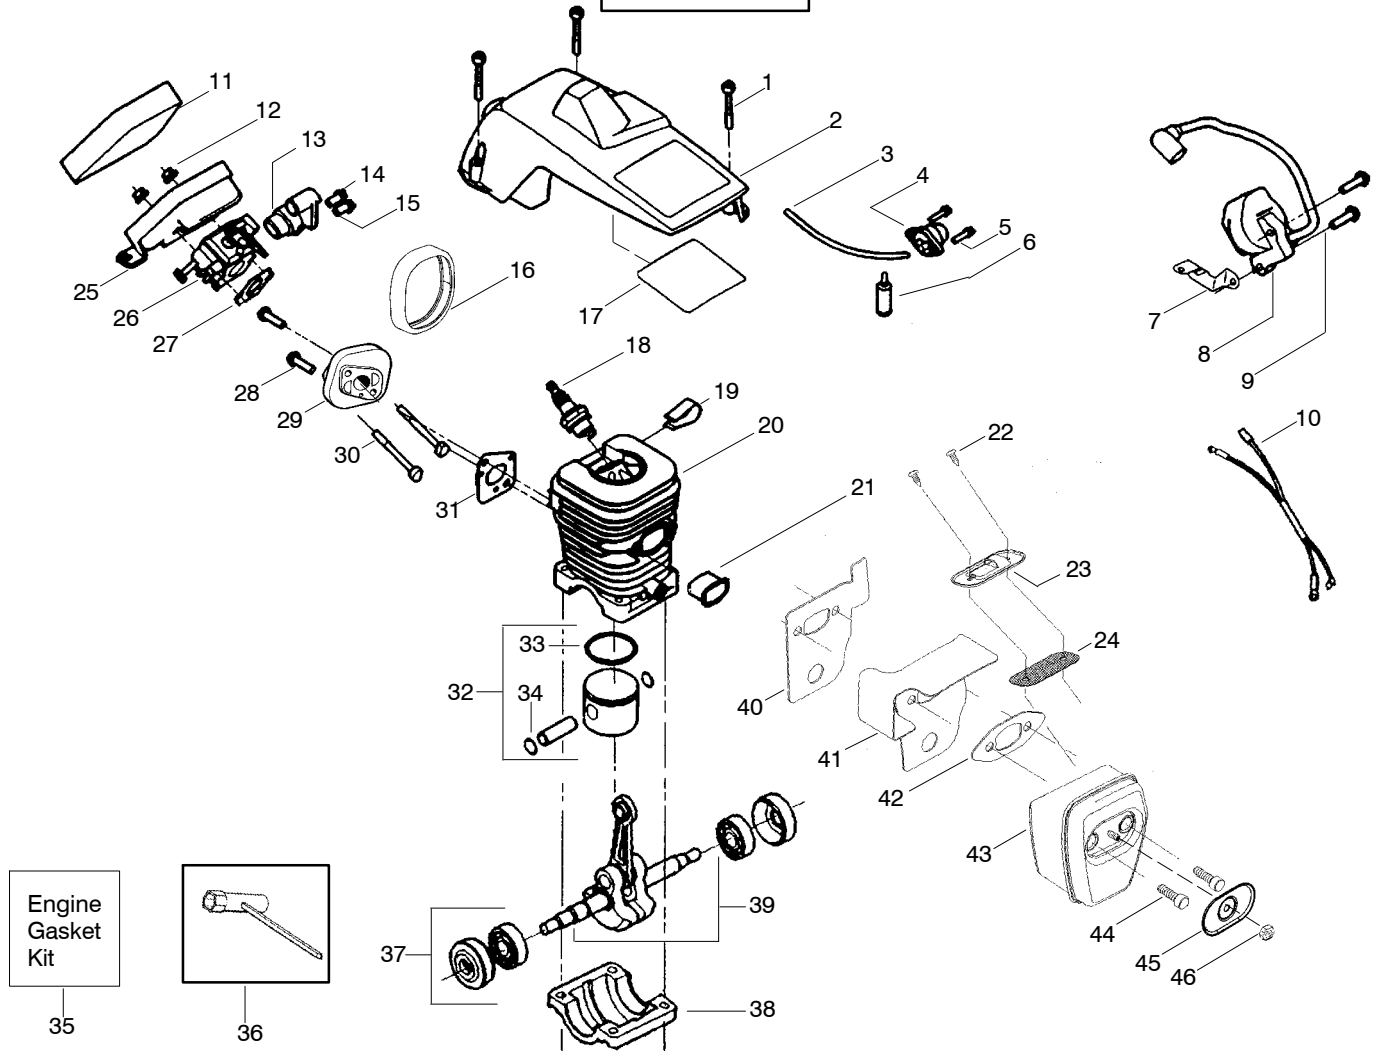

TYPE 1

Ref.	Part No.	Description	Ref.	Part No.	Description	Ref.	Part No.	Description
1.	530016153	Screw	19.	530016136	Clip–High Tension Lead	34.	530015697	Retainer–Piston Pin
2.	530055637	Assy–Cylinder Shield (includes # 17)	20.	530071412	Kit–Cylinder	35.	530069608	Kit–Engine Gasket (Incl. 27, 31 & 42)
3.	530069247	Kit–Fuel Line (Small)	21.	530037652	Insulator–Heat	36.	530031163	Bar Wrench
4.	530047213	Assy–Air Purge	22.	530016351	Screw–Outlet cover	37.	530056363	Assy–Seal & Bearing
5.	530015780	Screw	23.	530054883	Cover – Outlet	38.	530037935	Cap–Crankcase
6.	530095646	Assy–Fuel Pick–up	24.	530071413	Kit–Spark Arrestor (Incl. 22,23)	39.	530047062	Assy–Crankshaft
7.	530047442	Strap–Ground	25.	530037804	Air Filter Housing	40.	530054885	Backplate
8.	530039198	Ignition Module	26.	530071410	Kit–Carburetor (WT600) (Incl. 14 & 15)	41.	530054880	Guide–Outlet
9.	530015814	Screw	27.	530069608	Gasket–Carb.	42.	530069608	Gasket–Muffler
10.	530052296	Assy–Wire Harness	28.	530016386	Screw	43.	530054886	Assy–Muffler (Incl. 40–42,44,22,23)
11.	530037793	Foam–Air Filter	29.	530049700	Carb. Adapter	44.	530016338	Bolt–Muffler
12.	530016101	Nut	30.	530016187	Screw	45.	530055586	Cover–Bolt
13.	530049244	Grommet–Carb Adjust	31.	530069608	Gasket–Carb Adaptor	46.	530016359	Nut–Brass
14.	530038479	Limiter Cap–High	32.	530071408	Kit–Piston (Incl. 33 & 34)			Not Shown
15.	530038478	Limiter Cap–Low	33.	530038729	Ring–Piston			
16.	530054144	Seal–Carb Adapter						
17.	530055698	Reflector–Heat						
18.	952030150	Spark Plug (RCJ–7Y)					530086523	Operator Manual

↗ = NEW PART NUMBER FOR THIS IPL   * = REFER TO THE SERVICE REFERENCE INDICATED FOR MORE INFORMATION. (LOCATED AT END OF IPL)
● = THESE PARTS ARE ILLUSTRATED FOR CLARITY. ORDER COMPLETE ASSEMBLY.