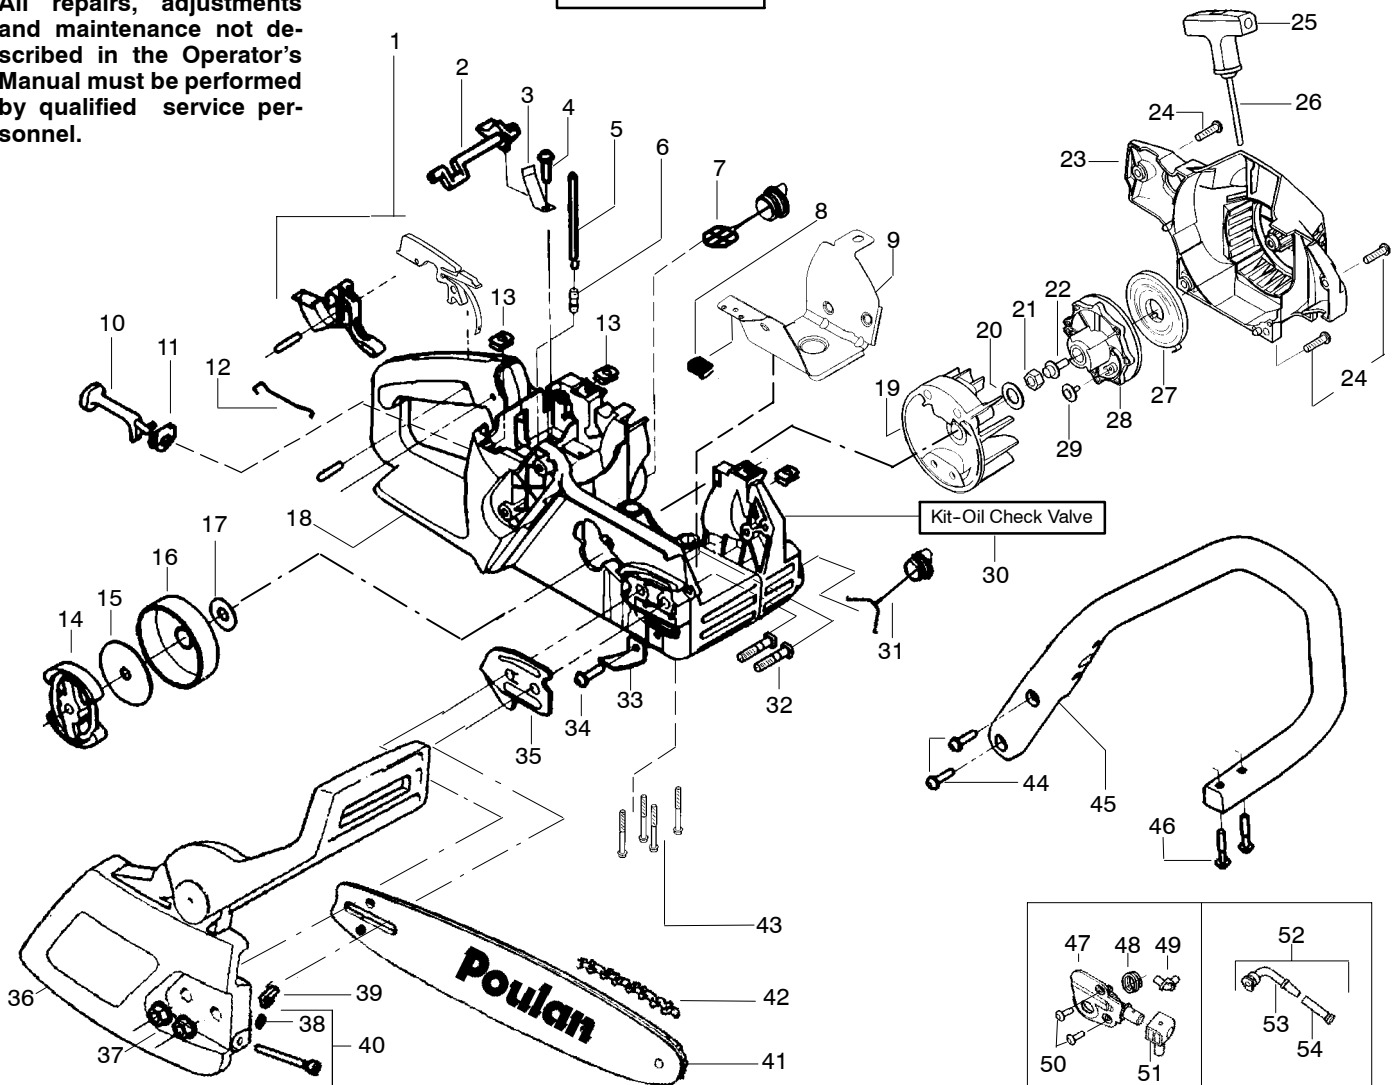

PARTS LIST NO. 530086189		POULAN® PARTS LIST	CHAIN SAW MODEL(S) 2050 LE	
DATE 3/19/04	Replaces 530086189 - 01/06/04		Note: Illustration may differ from actual model due to design changes	PAGE NO. 2

⚠ WARNING

All repairs, adjustments and maintenance not described in the Operator's Manual must be performed by qualified service personnel.

TYPE 2

Ref.	Part No.	Description	Ref.	Part No.	Description	Ref.	Part No.	Description
1.	530071832	Kit-Trigger & Lockout (Includes Pin)	22.	530015920	Screw	42.	952051209	Chain - 14"
2.	530038227	Lever-Switch	23.	530049334	Housing-Fan	43.	530016132	Screw
3.	530016149	Spring-Switch	24.	530015892	Screw	44.	530015814	Screw
4.	530015775	Screw	25.	530056402	Handle-Starter	45.	530056798	Handle-Front
5.	530069216	Kit-Fuel Line (Large)	26.	530069232	Kit-Rope	46.	530015940	Screw
6.	530023877	Fitting - Fuel line	27.	530027531	Spring-Starter	47.	530071259	Kit-Oil Pump (incl 48,49,51)
7.	530047192	Assy-Fuel Cap w/ret.	28.	530037817	Pulley-Starter	48.	530037820	Gear-Worm Spring
8.	530055322	Clip - "U"	29.	530016080	Screw	49.	530049477	Elbow-Oil Pickup
9.	530055183	Shield - Heat	30.	530071666	Kit-Oil Check Valve	50.	530016064	Screw
10.	530047989	Lever-Choke	31.	530010846	Assy-Oil Cap	51.	530019206	Block-Seal
11.	530049005	Grommet-Choke lever	32.	530016133	Bolt - Bar	52.	530047663	Assy-Oil-Pickup (Incl. 53, 54)
12.	530037809	Wire-Throttle	33.	530029850	Chain Catcher	53.	530038373	Pickup-Oiler
13.	530015922	Nut-Speed	34.	530015814	Screw	54.	530056533	Filter-Oil
14.	530014949	Assy.-Clutch	35.	530038238	Plate-Bar Mounting			Not Shown
15.	530015611	Washer-Clutch	36.	530054735	Assy.-Chain Brake	✓	530164364	Manual-Operator
16.	530047061	Assy-Drum W/brg.	37.	530015917	Nut-Bar Mounting	✓	530057757	Decal-Warning
17.	530015907	Washer - Thrust	38.	530038593	Retainer-Bar Adjust			
18.	530058909	Kit-Chassis Assy.	39.	530015826	Pin-Bar Adjust			
19.	530039187	Assy-Flywheel	40.	530069611	Kit-Bar Adjust (incl 38,39)			
20.	530015127	Washer-Flywheel	41.	952044368	Bar - 14"			
21.	530016134	Nut-Flywheel						

✓ = NEW PART NUMBER FOR THIS IPL

* = REFER TO THE SERVICE REFERENCE INDICATED FOR MORE INFORMATION. (LOCATED AT END OF IPL)