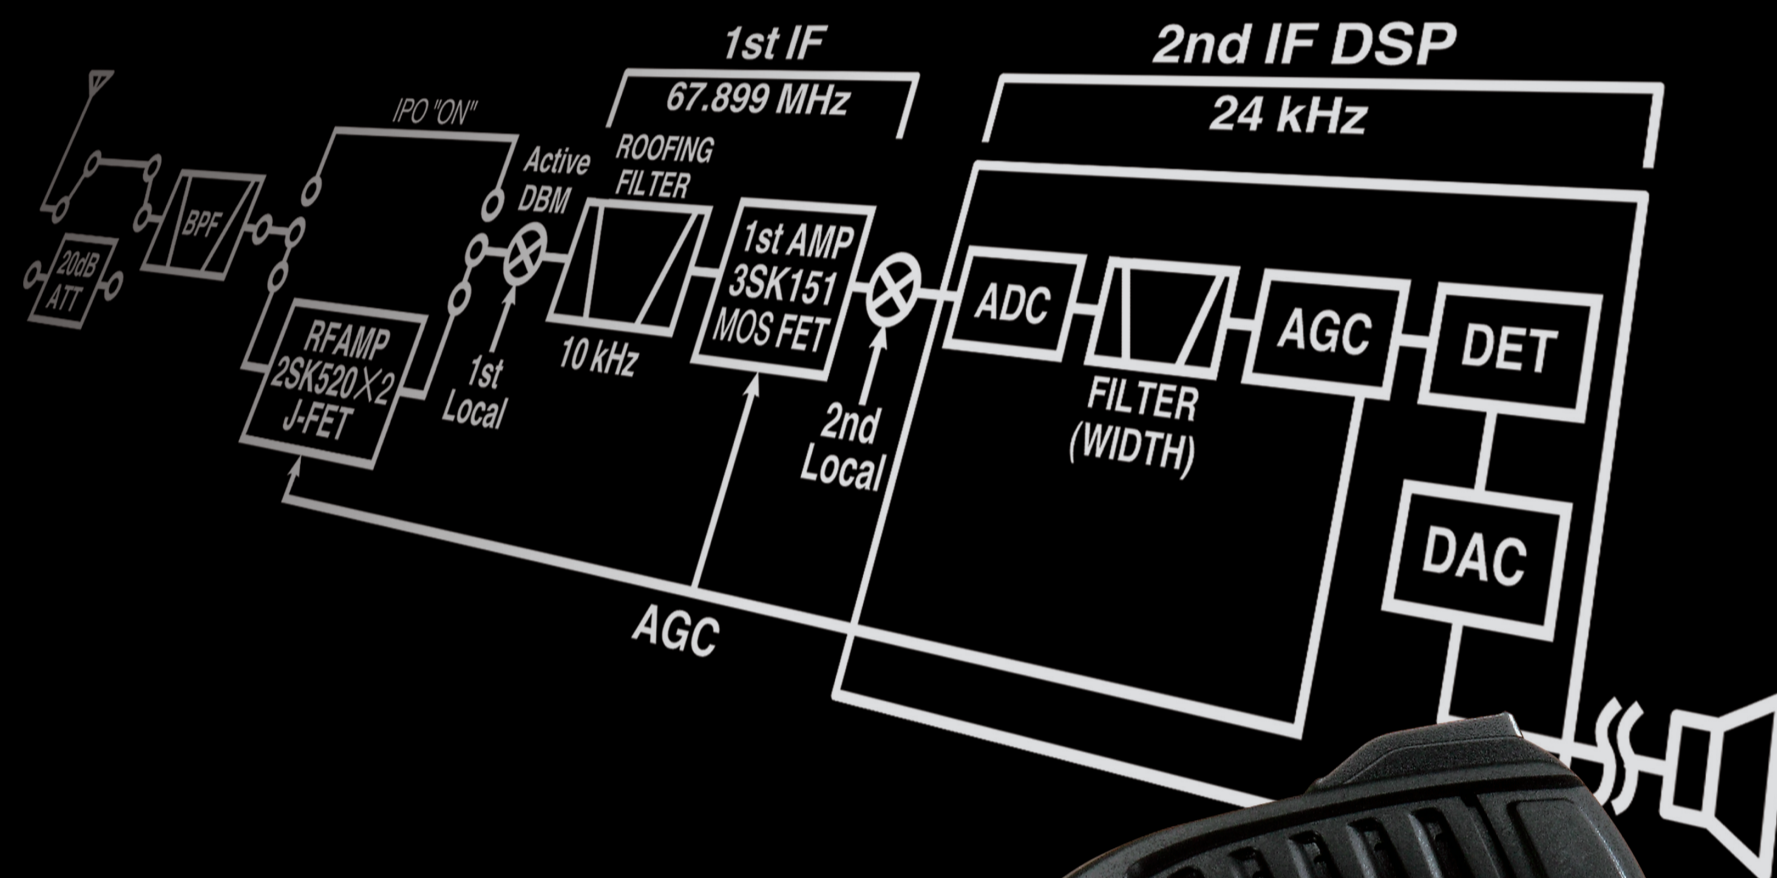

The radio... YAESU
Choice of the World's top DX'ers

COMPACT HF TRANSCEIVER WITH IF DSP

A superb, compact HF/50 MHz radio with state-of-the-art IF DSP technology configured to provide YAESU World-Class Performance in an easy to operate package. New licensees, casual operators, DX chasers, contesters, portable/field enthusiasts, and emergency service providers -

The rugged aluminum die-cast chassis with cooling fan

Compact size : 9" X 3.3" x 8.5" (229 X 84 X 217 mm)
Light weight : 7.9 lb (4.0 kg) (w/o ATU-450)

- HF/50 MHz 100 W All Mode Transceiver
- FT-450** Automatic Antenna Tuner ATU-450 optional
- **FT-450AT** With Built-in ATU-450 Automatic Antenna Tuner